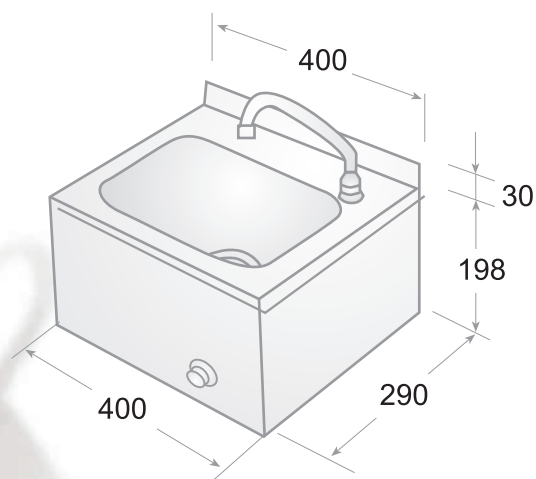

LAVAMANOS DE PARED

LVP-ECO

Lavamanos
Hand wash basin

Cod **FIO 3840**

Acero Inoxidable AISI 304 Cr-Ni

Incluye Cuello cisne/pulsador/desagüe

Fijación a la pared mediante tacos/tornillos

Accionamiento con la rodilla

Cuello cisne giratorio

Agua fría

Admite escuadra mezcladora para 2 aguas
(no incluida en el precio)

Stainless steel AISI 304 Cr-Ni

Equipped with gooseneck/push-tap/drain

Includes screws for wall mounting

Knee operated

Gooseneck

Cold water

Mixer square optional

(not included on the price)

Price.
150.00 €

Cod.	Ref.	Descripción / Description	Medidas / Measures (mm)
FIO 3840	LVP-ECO	Lavamanos ECO <i>Eco hand wash basin</i>	400 x 290 x 228